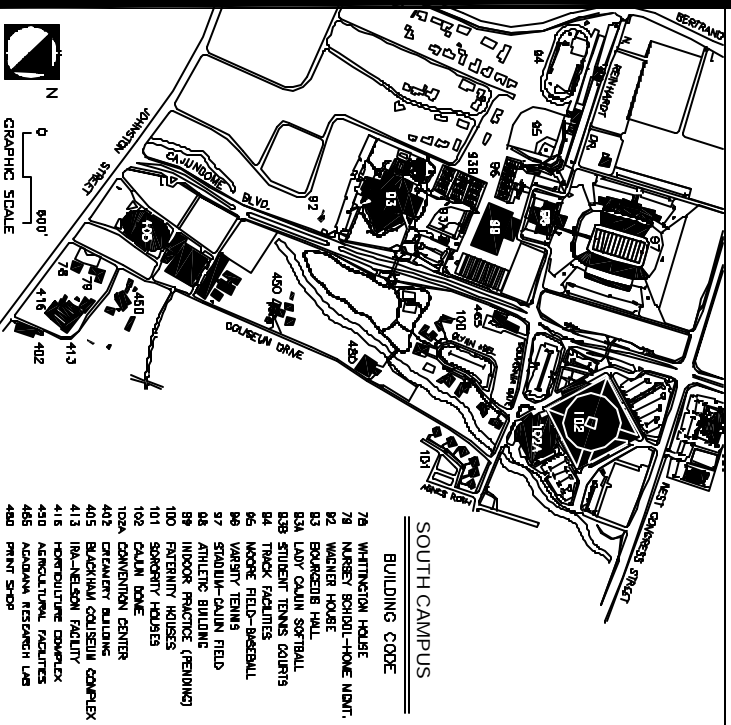

UL OF LAFAYETTE CAMPUS LOCATION PLAN

HOME OF THE RAGIN CAJUNS

University of Louisiana at Lafayette

From Lake Charles Area:

1-10 East to Exit 101 (Lafayette/Carencro Exit). Turn right onto University Ave. (pass 10 lights) until McKinley Street. Turn right onto McKinley to Student Union 1 block down on the right.

From Baton Rouge Area:

1-10 West to Exit 101 (Lafayette/Carencro Exit). Turn left (under 1-10 Overpass) onto University Avenue (pass 10 lights) until McKinley Street. Turn right and go 1 block to Student Union on the right.

From Alexandria Area:

1-49 South and go under 1-10 Overpass into Lafayette. Continue through 8 lights pass North Gate Mall and a string of fast food places on the left. At Johnson Street light turn right and continue to the 4th light. Then turn left onto University Avenue and continue to second the light. At McKinley Street turn right and go 1 block to Student Union on the right.

From Houma/Thibodaux Area:

Traveling North on Hwy. 90, turn left onto Surrey Street (Airport is on the right). Surrey street will become University Avenue. Go to the 4th light at McKinley Street and University Avenue. Turn left onto McKinley Street and go 1 block to the Student Union located on the right.